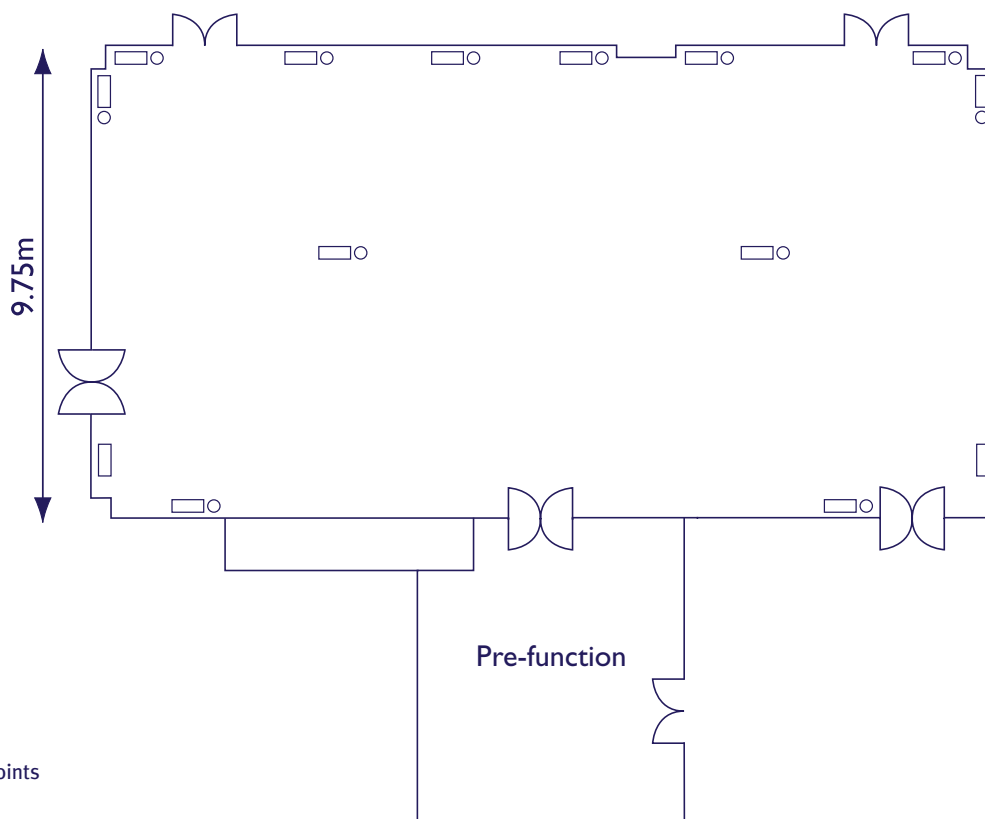

SOFITEL ST JAMES LONDON

Westminster

18m

- ▭ Powerpoints
- Telephone Points

Room	Size(m)	Size(ft)	Theatre	Classroom	Banquet	Dinner Dance	Reception	U Shape	Boardroom	Open Square
Westminster	18 x 9.75	59 x 32	170	120	140	110	180	32	N/A	48

Room Technical Facilities

- Inbuilt Video/Data Projectors - dual or single projection
- VHS, DVD, CD, TV, Cassette connections
- Inbuilt PA System with Microphone input
- 2 x retractable screens
- Air conditioning - with in-room control
- Lighting controls
- Telephone & Modem points
- Induction Loop
- Video Conferencing facilities available if pre-booked
- 3 phase power
- ISDN available on request