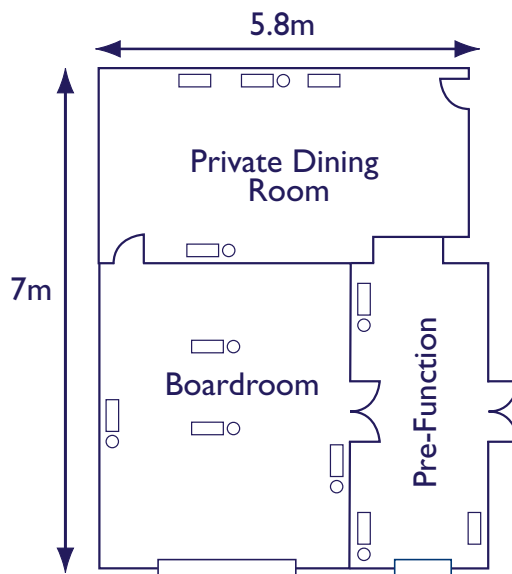

SOFITEL ST JAMES LONDON

- Powerpoints
- Telephone Points

Room	Size(m)	Size(ft)	Theatre	Classroom	Banquet	Dinner Dance	Reception	U Shape	Boardroom	Open Square
Boardroom	7 x 5.8	23 x 19	N/A	N/A	N/A	N/A	N/A	N/A	12	N/A

Room Technical Facilities

- Plasma screen with VHS, DVD, CD, TV, Cassette connections (Boardroom)
- 34" DATA MONITOR, VHS, DVD, CD, TV, Cassette connections (Private Dining Room)
- Inbuilt PA system with microphone input
- Air Conditioning – with in-room control
- Lighting Controls
- Telephone and Modem Points
- Induction Loop
- ISDN available on request
- Black out curtains
- Video Conferencing facilities if pre-booked
- Remote control system
- Audio surround sound