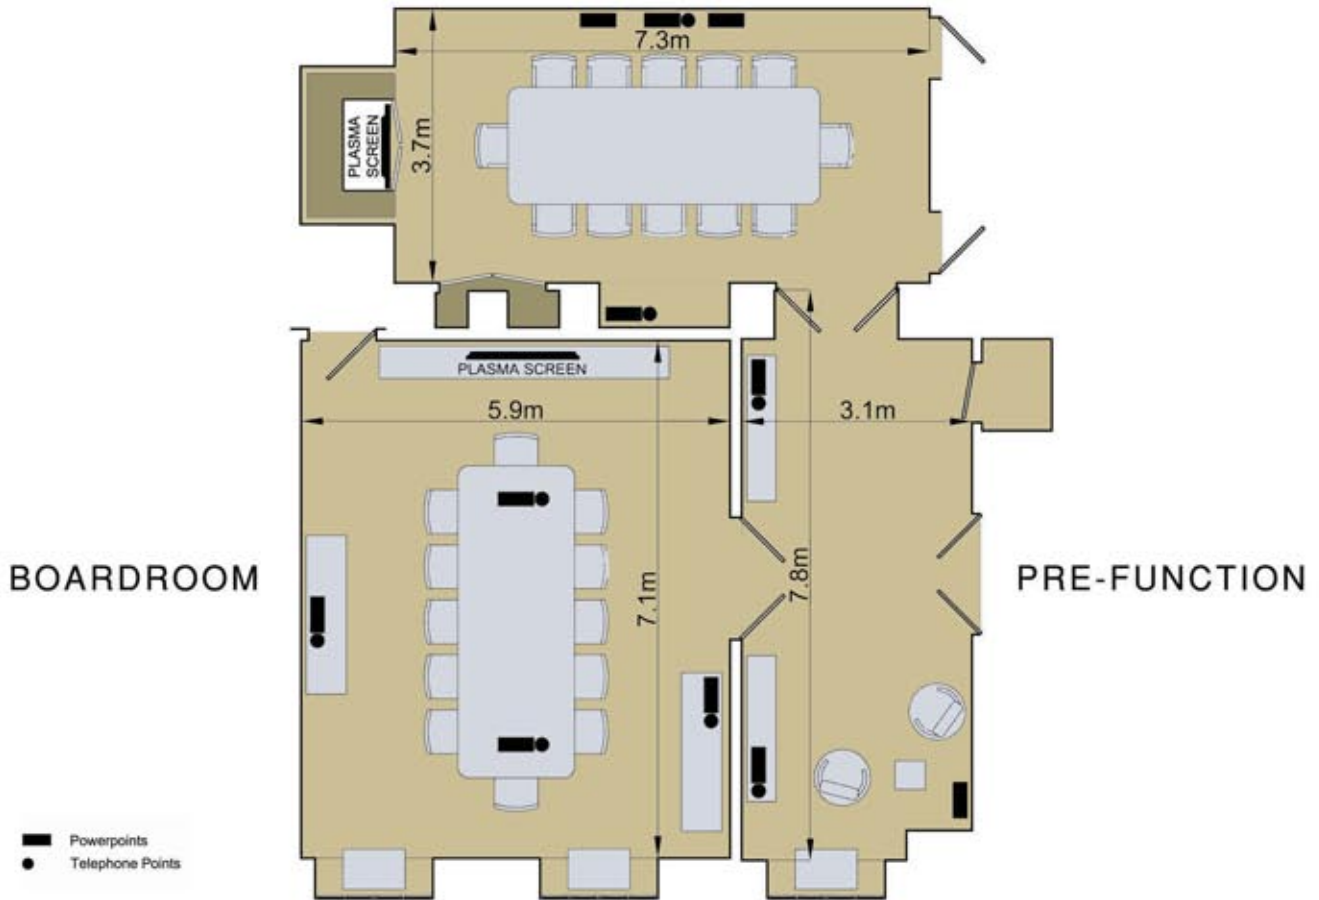

LONDON ST JAMES

PRIVATE DINING ROOM

Room	Size(m)	Size(ft)	Theatre	Classroom	Banquet	Dinner Dance	Reception	U Shape	Boardroom	Cabaret
Boardroom	7.1 X 5.9	23 X 19	N/A	N/A	12	N/A	N/A	N/A	12	N/A
Private Dining	7.3 X 3.7	24 X 12	N/A	N/A	12	N/A	N/A	N/A	12	N/A

**Room Technical Facilities**

- Plasma screen with VHS, DVD, CD, TV, Cassette connections (Boardroom)
- 34" DATA MONITOR, VHS, DVD, CD, TV, Cassette connections (Private Dining Room)
- Inbuilt PA System with Microphone input
- Air Conditioning - with in-room control
- Lighting Controls
- Telephone and Modem Points
- ISDN available on request
- Blackout Curtains
- Black out curtains
- Video Conferencing facilities available if pre-booked
- Remote control system
- Audio surround sound