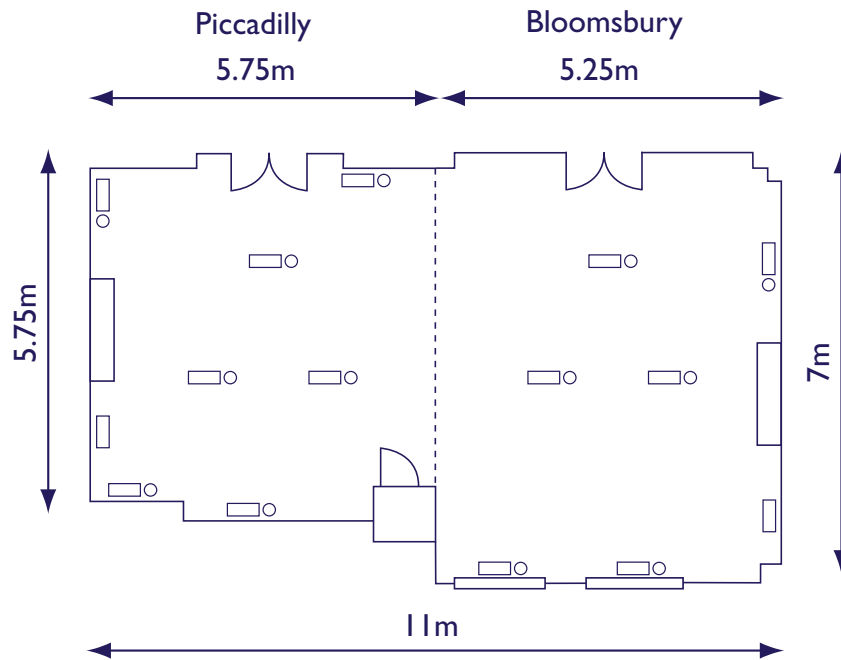

SOFITEL ST JAMES LONDON

- Powerpoints
- Telephone Points

Room	Size(m)	Size(ft)	Theatre	Classroom	Banquet	Dinner Dance	Reception	U Shape	Boardroom	Open Square
Piccadilly	5.75 x 5.75	19 x 19	30	20	20	N/A	40	12	16	N/A
Bloomsbury	5.25 x 7	17 x 23	40	24	20	N/A	45	16	16	N/A
Picc/Blooms	11 x 7	36 x 23	80	44	50	N/A	85	26	N/A	40

Room Technical Facilities

- Inbuilt Video/Data projector - dual or single projection
- VHS,DVD,CD,TV,Cassette connections (available on request)
- Inbuilt PA System with Microphone input
- 2 x retractable Screen
- Air Conditioning - with in-room control
- Lighting Controls
- Telephone and Modem Points
- Induction Loop
- Blackout Curtains in Bloomsbury
- ISDN available on request
- Video Conferencing facilities available if pre-booked