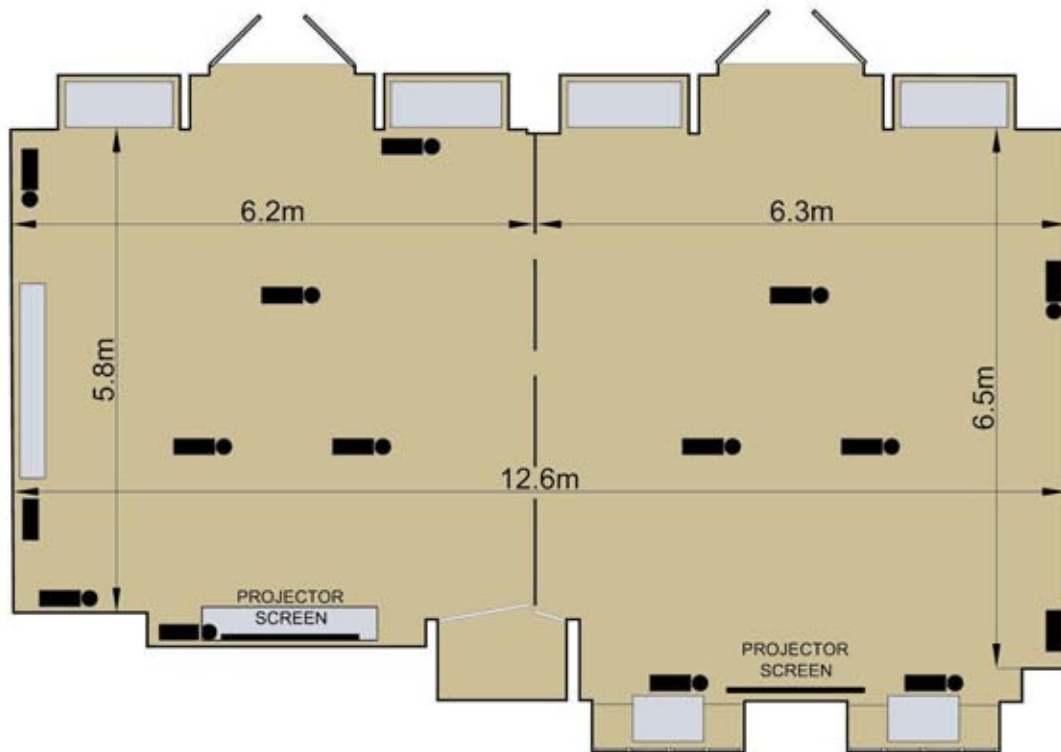

LONDON ST JAMES

PICCADILLY

BLOOMSBURY

- Powerpoints
- Telephone Points

Room	Size(m)	Size(ft)	Theatre	Classroom	Banquet	Dinner Dance	Reception	U Shape	Boardroom	Cabaret
Piccadilly	6.2 x 5.8	20 x 19	30	25	20	N/A	30	16	14	16
Bloomsbury	6.3 x 6.5	21 x 21	40	25	20	N/A	40	16	16	16
Picc/Blooms	12.6 x 6.5	41 x 21	70	60	50	50	70	30	26	40

**Room Technical Facilities**

- Inbuilt Video/Data projector
- VHS,DVD,CD,TV,Cassette connections (available on request)
- Inbuilt PA System with Microphone input
- 2 x retractable Screen
- Air Conditioning - with in-room control
- Lighting Controls
- Telephone and Modem Points
- Induction loop
- Blackout Curtains in Bloomsbury
- ISDN available on request
- Video Conferencing facilities available if pre-booked