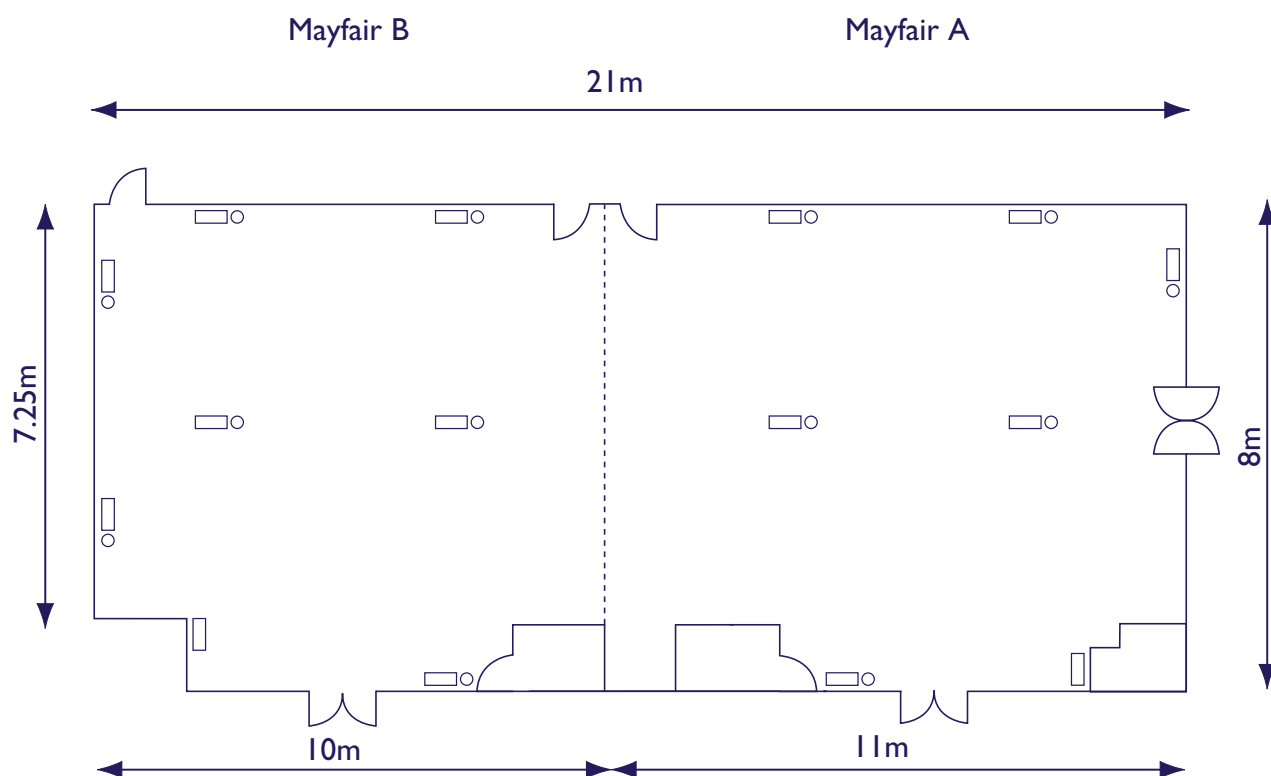

SOFITEL ST JAMES LONDON

- Powerpoints
- Telephone Points

Room	Size(m)	Size(ft)	Theatre	Classroom	Banquet	Dinner Dance	Reception	U Shape	Boardroom	Open Square
Mayfair A	11 x 7.25	36 x 24	82	49	60	50	90	22	N/A	32
Mayfair B	10 x 8	33 x 26	84	56	60	50	90	22	N/A	32
Mayfair A+B	21 x 8	69 x 26	154	105	130	100	180	32	N/A	52

Room Technical Facilities

- Inbuilt Video/Data Projectors - dual or single projection
- VHS, DVD, CD, TV, Cassette connections (on request)
- Inbuilt PA System with Microphone input
- 2 x retractable screens
- Air conditioning - with in-room control
- Lighting controls
- Telephone & Modem points
- Induction Loop
- Video Conferencing facilities available if pre-booked
- 3 phase power
- ISDN available on request