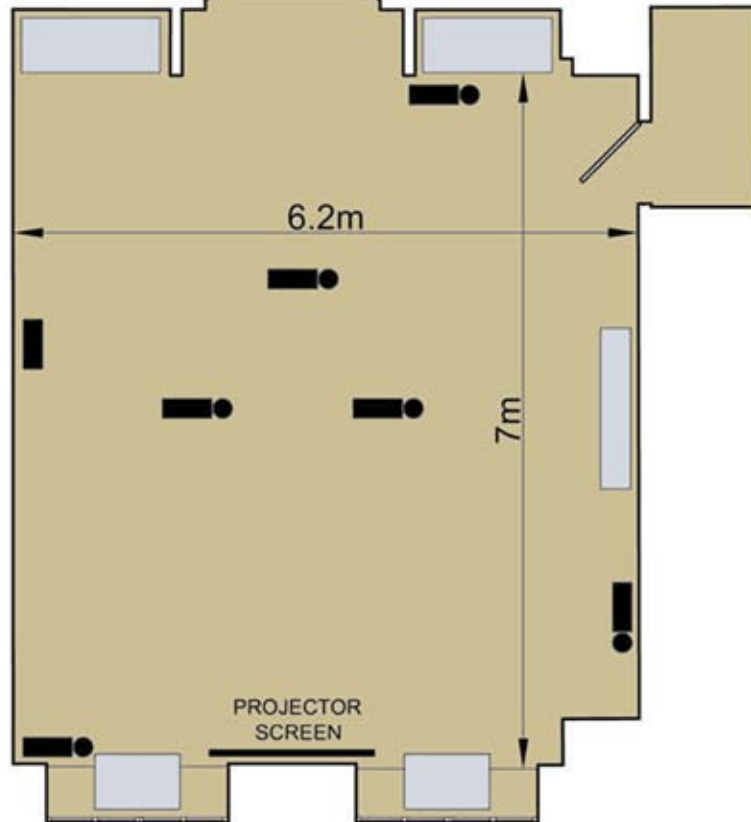

LONDON ST JAMES

KENSINGTON

- Powerpoints
- Telephone Points

Room	Size(m)	Size(ft)	Theatre	Classroom	Banquet	Dinner Dance	Reception	U Shape	Boardroom	Cabaret
Kensington	7 x 6.2	23 x 20	40	25	20	N/A	40	16	16	16