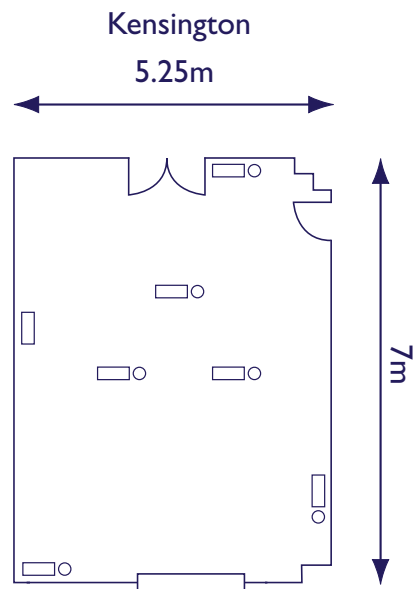

SOFITEL ST JAMES LONDON

- Powerpoints
- Telephone Points

Room	Size(m)	Size(ft)	Theatre	Classroom	Banquet	Dinner Dance	Reception	U Shape	Boardroom	Open Square
Kensington	7 x 5.25	23 X 17	40	24	20	N/A	45	16	16	20