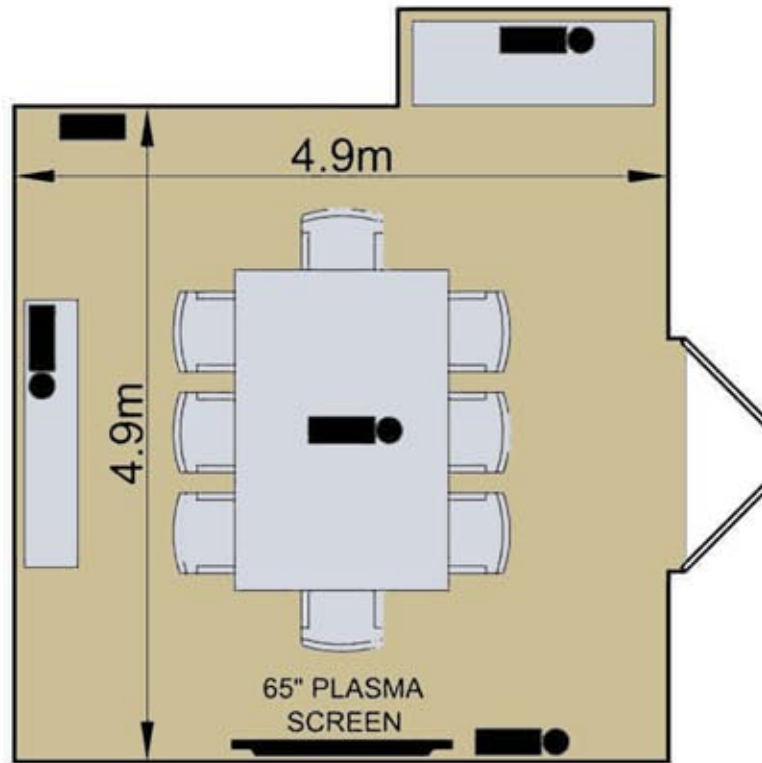

CHELSEA

Room	Size(m)	Size(ft)	Theatre	Classroom	Banquet	Dinner Dance	Reception	U Shape	Boardroom	Cabaret
Chelsea	4.9 x 4.9	16 x 16	N/A	N/A	8	N/A	N/A	N/A	8	N/A

**Room Technical Facilities**

- Plasma screen with VHS, DVD, CD, TV, Cassette connections
- Air Conditioning – with in-room controls
- Lighting Controls
- Telephone and Modem Points
- Induction Loop
- ISDN available on request
- Video Conferencing facilities available if pre-booked