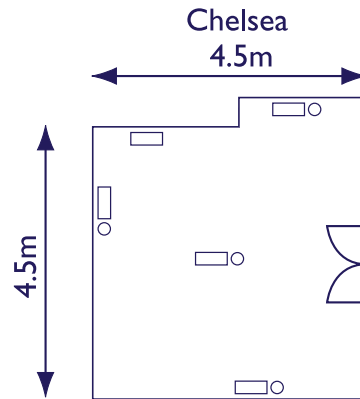

SOFITEL ST JAMES LONDON

- Powerpoints
- Telephone Points

Room	Size(m)	Size(ft)	Theatre	Classroom	Banquet	Dinner Dance	Reception	U Shape	Boardroom	Open Square
Chelsea	4.5 x 4.5	15 x 15	21	16	10	N/A	25	12	10	N/A