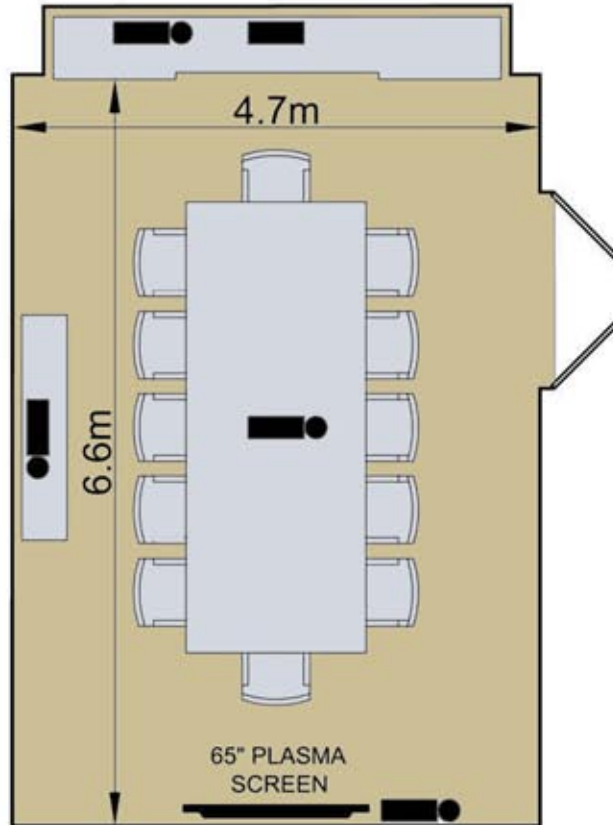

BELGRAVIA

Room	Size(m)	Size(ft)	Theatre	Classroom	Banquet	Dinner Dance	Reception	U Shape	Boardroom	Cabaret
Belgravia	6.6 X 4.7	22 X 15	N/A	N/A	12	N/A	N/A	N/A	12	N/A

Room Technical Facilities

- Plasma screen with VHS, DVD, CD, TV, Cassette connections
- Air Conditioning – with in-room controls
- Lighting Controls
- Telephone and Modem Points
- Induction Loop
- ISDN available on request
- Video Conferencing facilities available if pre-booked