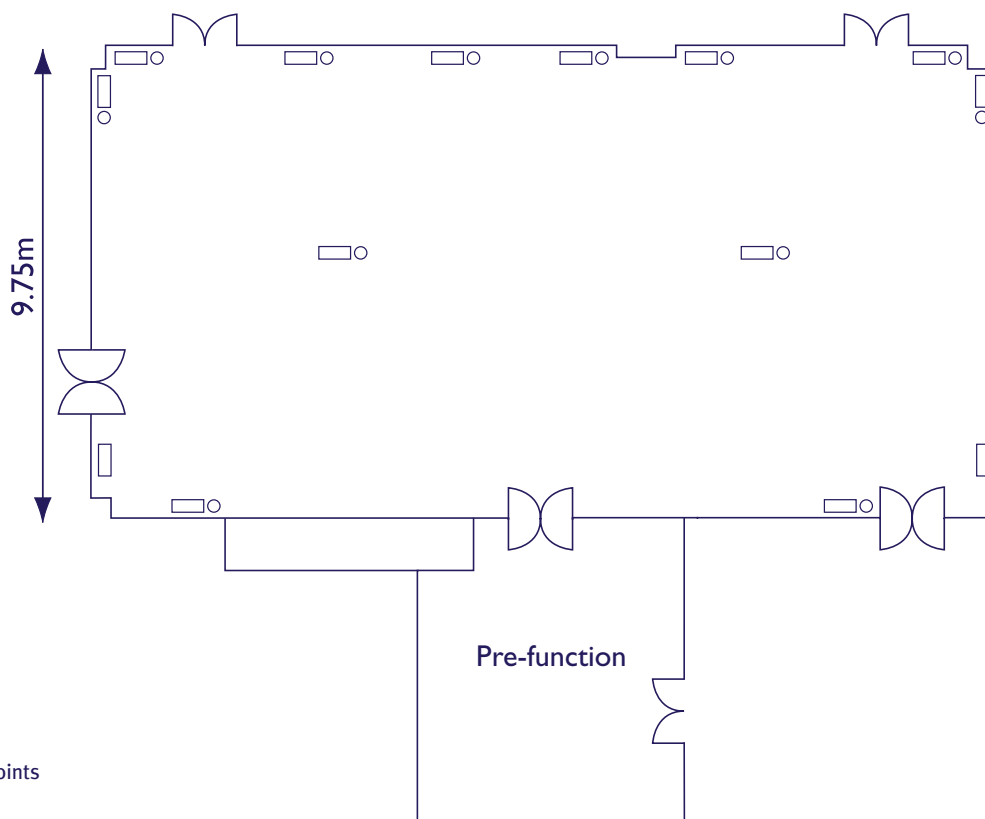

CONFERENCE AND BANQUETING SUITE

SOFITEL ST JAMES LONDON

MEETING ROOM CAPACITIES

Room	Size(m)	Size(ft)	Theatre	Classroom	Banquet	Dinner Dance	Reception	U Shape	Boardroom	Open Square
Westminster	18 x 9.75	59 x 32	170	120	140	110	180	32	N/A	48
Mayfair A	11 x 7.25	36 x 24	82	49	60	50	90	22	N/A	32
Mayfair B	10 x 8	33 x 26	84	56	60	50	90	22	N/A	32
Mayfair A+B	21 x 8	69 x 26	154	105	130	100	180	32	N/A	52
Piccadilly	5.75 x 5.75	19 x 19	30	20	20	N/A	40	12	16	N/A
Bloomsbury	5.25 x 7	17 x 23	40	24	20	N/A	45	16	16	N/A
Picc/Blooms	11 x 7	36 x 23	80	44	50	N/A	85	26	N/A	40
Kensington	7 x 5.25	23 x 17	40	24	20	N/A	45	16	16	20
Belgravia	7 x 4	23 x 13	20	16	18	N/A	35	12	16	N/A
Chelsea	4.5 x 4.5	15 x 15	21	16	10	N/A	25	12	10	N/A
Boardroom	7 x 5.8	23 x 19	N/A	N/A	N/A	N/A	N/A	N/A	12	N/A

SOFITEL ST JAMES LONDON

Westminster

18m

- ▭ Powerpoints
- Telephone Points

Room	Size(m)	Size(ft)	Theatre	Classroom	Banquet	Dinner Dance	Reception	U Shape	Boardroom	Open Square
Westminster	18 x 9.75	59 x 32	170	120	140	110	180	32	N/A	48

SOFITEL ST JAMES LONDON

- Powerpoints
- Telephone Points

Room	Size(m)	Size(ft)	Theatre	Classroom	Banquet	Dinner Dance	Reception	U Shape	Boardroom	Open Square
Mayfair A	11 x 7.25	36 x 24	82	49	60	50	90	22	N/A	32
Mayfair B	10 x 8	33 x 26	84	56	60	50	90	22	N/A	32
Mayfair A+B	21 x 8	69 x 26	154	105	130	100	180	32	N/A	52