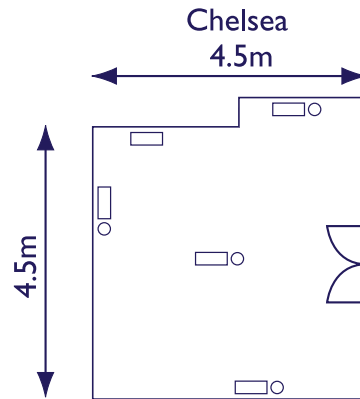

SOFITEL ST JAMES LONDON

- Powerpoints
- Telephone Points

Room	Size(m)	Size(ft)	Theatre	Classroom	Banquet	Dinner Dance	Reception	U Shape	Boardroom	Open Square
Kensington	7 x 5.25	23 X 17	40	24	20	N/A	45	16	16	20

SOFITEL ST JAMES LONDON

- Powerpoints
- Telephone Points

Room	Size(m)	Size(ft)	Theatre	Classroom	Banquet	Dinner Dance	Reception	U Shape	Boardroom	Open Square
Belgravia	7 x 4	23 x 13	20	16	18	N/A	35	12	16	N/A

SOFITEL ST JAMES LONDON

- ▭ Powerpoints
- Telephone Points

Room	Size(m)	Size(ft)	Theatre	Classroom	Banquet	Dinner Dance	Reception	U Shape	Boardroom	Open Square
Chelsea	4.5 x 4.5	15 x 15	21	16	10	N/A	25	12	10	N/A

SOFITEL ST JAMES LONDON

- Powerpoints
- Telephone Points

Room	Size(m)	Size(ft)	Theatre	Classroom	Banquet	Dinner Dance	Reception	U Shape	Boardroom	Open Square
Boardroom	7 x 5.8	23 x 19	N/A	N/A	N/A	N/A	N/A	N/A	12	N/A