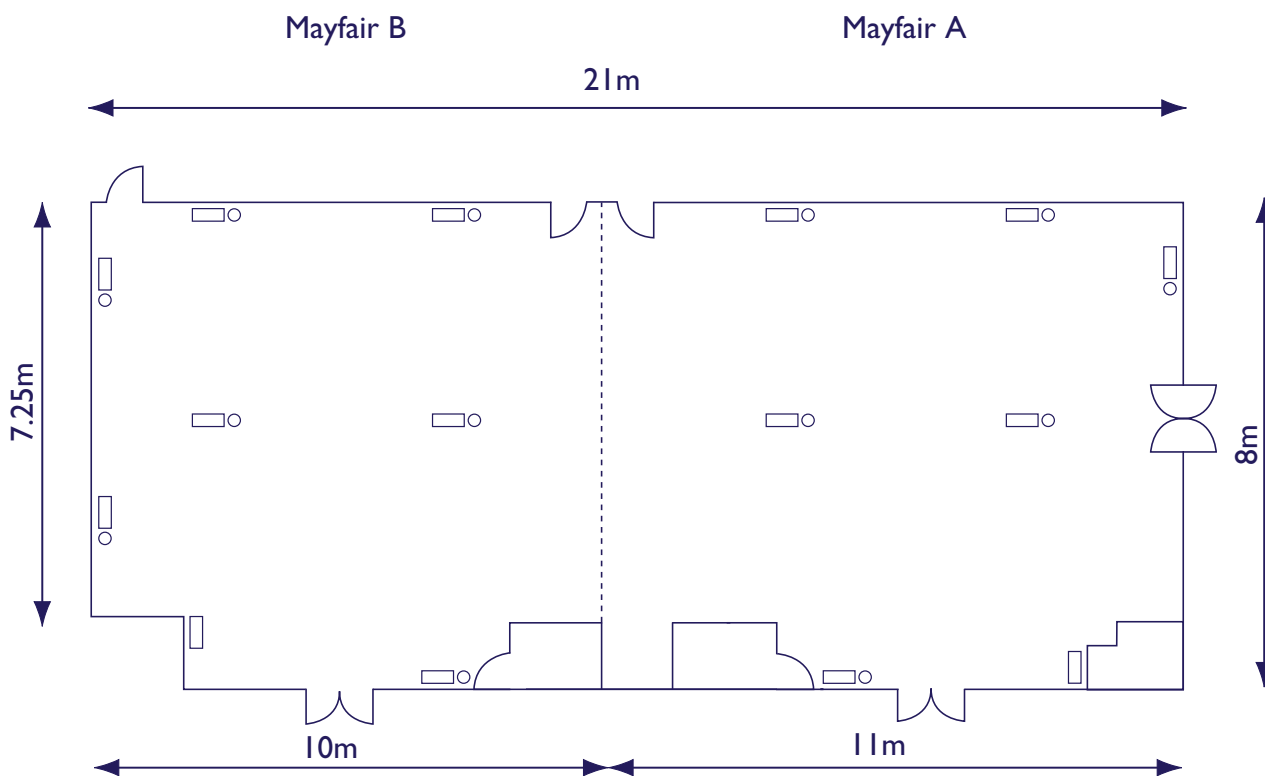

CONFERENCE AND BANQUETING SUITE

SOFITEL ST JAMES LONDON

MEETING ROOM CAPACITIES

Room	Size(m)	Size(ft)	Theatre	Classroom	Banquet	Dinner Dance	Reception	U Shape	Boardroom	Open Square
Westminster	18 x 9.75	59 x 32	170	120	140	110	180	32	N/A	48
Mayfair A	11 x 7.25	36 x 24	82	49	60	50	90	22	N/A	32
Mayfair B	10 x 8	33 x 26	84	56	60	50	90	22	N/A	32
Mayfair A+B	21 x 8	69 x 26	154	105	130	100	180	32	N/A	52
Piccadilly	5.75 x 5.75	19 x 19	30	20	20	N/A	40	12	16	N/A
Bloomsbury	5.25 x 7	17 x 23	40	24	20	N/A	45	16	16	N/A
Picc/Blooms	11 x 7	36 x 23	80	44	50	N/A	85	26	N/A	40
Kensington	7 x 5.25	23 x 17	40	24	20	N/A	45	16	16	20
Belgravia	7 x 4	23 x 13	20	16	18	N/A	35	12	16	N/A
Chelsea	4.5 x 4.5	15 x 15	21	16	10	N/A	25	12	10	N/A
Boardroom	7 x 5.8	23 x 19	N/A	N/A	N/A	N/A	N/A	N/A	12	N/A

SOFITEL ST JAMES LONDON

Westminster

18m

- ▭ Powerpoints
- Telephone Points

Room	Size(m)	Size(ft)	Theatre	Classroom	Banquet	Dinner Dance	Reception	U Shape	Boardroom	Open Square
Westminster	18 x 9.75	59 x 32	170	120	140	110	180	32	N/A	48

SOFITEL ST JAMES LONDON

- Powerpoints
- Telephone Points

Room	Size(m)	Size(ft)	Theatre	Classroom	Banquet	Dinner Dance	Reception	U Shape	Boardroom	Open Square
Mayfair A	11 x 7.25	36 x 24	82	49	60	50	90	22	N/A	32
Mayfair B	10 x 8	33 x 26	84	56	60	50	90	22	N/A	32
Mayfair A+B	21 x 8	69 x 26	154	105	130	100	180	32	N/A	52

SOFITEL ST JAMES LONDON

- Powerpoints
- Telephone Points

Room	Size(m)	Size(ft)	Theatre	Classroom	Banquet	Dinner Dance	Reception	U Shape	Boardroom	Open Square
Boardroom	7 x 5.8	23 x 19	N/A	N/A	N/A	N/A	N/A	N/A	12	N/A