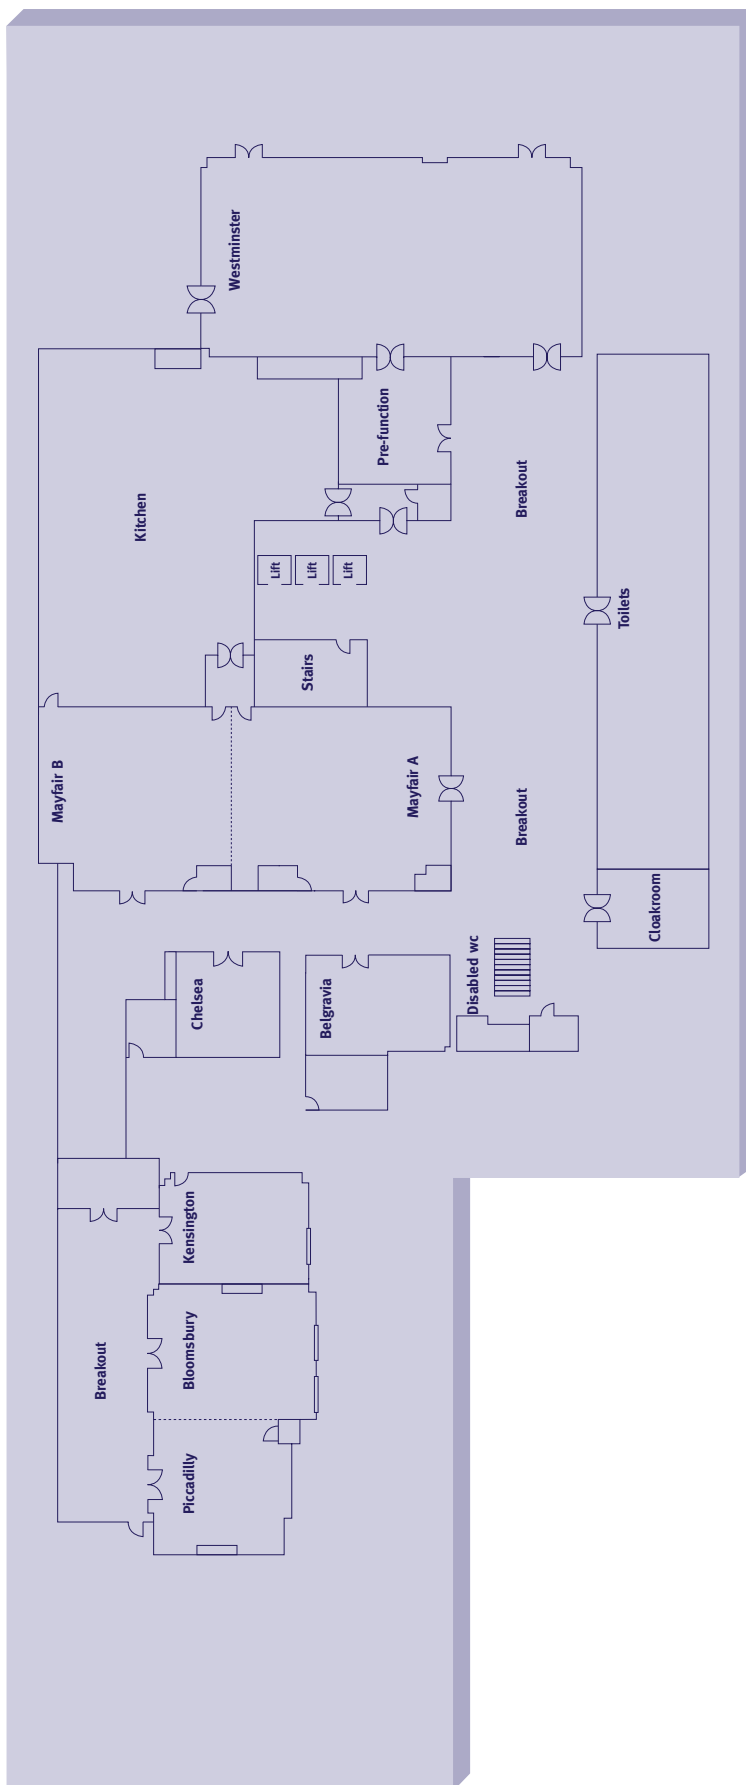

CONFERENCE AND BANQUETING SUITE

SOFITEL ST JAMES LONDON

MEETING ROOM CAPACITIES

Room	Size(m)	Size(ft)	Theatre	Classroom	Banquet	Dinner Dance	Reception	U Shape	Boardroom	Open Square
Westminster	18 x 9.75	59 x 32	170	120	140	110	180	32	N/A	48
Mayfair A	11 x 7.25	36 x 24	82	49	60	50	90	22	N/A	32
Mayfair B	10 x 8	33 x 26	84	56	60	50	90	22	N/A	32
Mayfair A+B	21 x 8	69 x 26	154	105	130	100	180	32	N/A	52
Piccadilly	5.75 x 5.75	19 x 19	30	20	20	N/A	40	12	16	N/A
Bloomsbury	5.25 x 7	17 x 23	40	24	20	N/A	45	16	16	N/A
Picc/Blooms	11 x 7	36 x 23	80	44	50	N/A	85	26	N/A	40
Kensington	7 x 5.25	23 x 17	40	24	20	N/A	45	16	16	20
Belgravia	7 x 4	23 x 13	20	16	18	N/A	35	12	16	N/A
Chelsea	4.5 x 4.5	15 x 15	21	16	10	N/A	25	12	10	N/A
Boardroom	7 x 5.8	23 x 19	N/A	N/A	N/A	N/A	N/A	N/A	12	N/A

SOFITEL ST JAMES LONDON

Westminster

18m

- ▭ Powerpoints
- Telephone Points

Room	Size(m)	Size(ft)	Theatre	Classroom	Banquet	Dinner Dance	Reception	U Shape	Boardroom	Open Square
Westminster	18 x 9.75	59 x 32	170	120	140	110	180	32	N/A	48

Room Technical Facilities

- Inbuilt Video/Data Projectors - dual or single projection
- VHS, DVD, CD, TV, Cassette connections
- Inbuilt PA System with Microphone input
- 2 x retractable screens
- Air conditioning - with in-room control
- Lighting controls
- Telephone & Modem points
- Induction Loop
- Video Conferencing facilities available if pre-booked
- 3 phase power
- ISDN available on request

SOFITEL ST JAMES LONDON

- Powerpoints
- Telephone Points

Room	Size(m)	Size(ft)	Theatre	Classroom	Banquet	Dinner Dance	Reception	U Shape	Boardroom	Open Square
Mayfair A	11 x 7.25	36 x 24	82	49	60	50	90	22	N/A	32
Mayfair B	10 x 8	33 x 26	84	56	60	50	90	22	N/A	32
Mayfair A+B	21 x 8	69 x 26	154	105	130	100	180	32	N/A	52