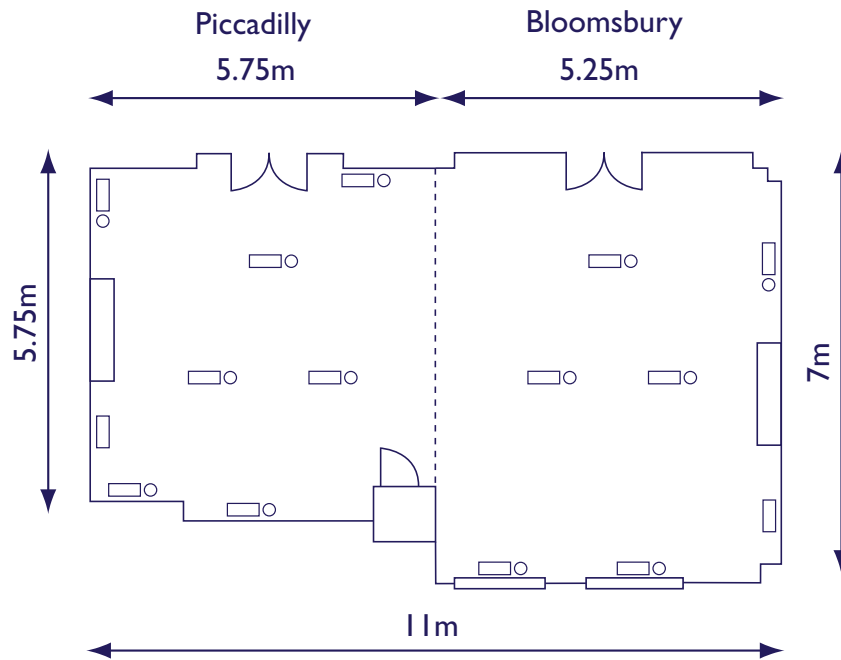

CONFERENCE AND BANQUETING SUITE

SOFITEL ST JAMES LONDON

MEETING ROOM CAPACITIES

Room	Size(m)	Size(ft)	Theatre	Classroom	Banquet	Dinner Dance	Reception	U Shape	Boardroom	Open Square
Westminster	18 x 9.75	59 x 32	170	120	140	110	180	32	N/A	48
Mayfair A	11 x 7.25	36 x 24	82	49	60	50	90	22	N/A	32
Mayfair B	10 x 8	33 x 26	84	56	60	50	90	22	N/A	32
Mayfair A+B	21 x 8	69 x 26	154	105	130	100	180	32	N/A	52
Piccadilly	5.75 x 5.75	19 x 19	30	20	20	N/A	40	12	16	N/A
Bloomsbury	5.25 x 7	17 x 23	40	24	20	N/A	45	16	16	N/A
Picc/Blooms	11 x 7	36 x 23	80	44	50	N/A	85	26	N/A	40
Kensington	7 x 5.25	23 x 17	40	24	20	N/A	45	16	16	20
Belgravia	7 x 4	23 x 13	20	16	18	N/A	35	12	16	N/A
Chelsea	4.5 x 4.5	15 x 15	21	16	10	N/A	25	12	10	N/A
Boardroom	7 x 5.8	23 x 19	N/A	N/A	N/A	N/A	N/A	N/A	12	N/A

SOFITEL ST JAMES LONDON

Westminster

18m

- ▭ Powerpoints
- Telephone Points

Room	Size(m)	Size(ft)	Theatre	Classroom	Banquet	Dinner Dance	Reception	U Shape	Boardroom	Open Square
Westminster	18 x 9.75	59 x 32	170	120	140	110	180	32	N/A	48

SOFITEL ST JAMES LONDON

- Powerpoints
- Telephone Points

Room	Size(m)	Size(ft)	Theatre	Classroom	Banquet	Dinner Dance	Reception	U Shape	Boardroom	Open Square
Mayfair A	11 x 7.25	36 x 24	82	49	60	50	90	22	N/A	32
Mayfair B	10 x 8	33 x 26	84	56	60	50	90	22	N/A	32
Mayfair A+B	21 x 8	69 x 26	154	105	130	100	180	32	N/A	52

SOFITEL ST JAMES LONDON

- Powerpoints
- Telephone Points

Room	Size(m)	Size(ft)	Theatre	Classroom	Banquet	Dinner Dance	Reception	U Shape	Boardroom	Open Square
Piccadilly	5.75 x 5.75	19 x 19	30	20	20	N/A	40	12	16	N/A
Bloomsbury	5.25 x 7	17 x 23	40	24	20	N/A	45	16	16	N/A
Picc/Blooms	11 x 7	36 x 23	80	44	50	N/A	85	26	N/A	40