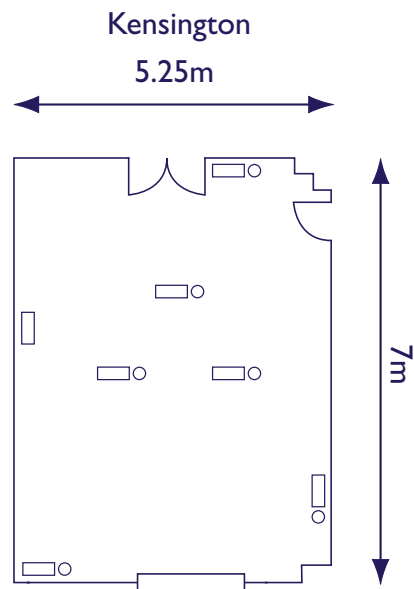

SOFITEL ST JAMES LONDON

Westminster

18m

- ▭ Powerpoints
- Telephone Points

Room	Size(m)	Size(ft)	Theatre	Classroom	Banquet	Dinner Dance	Reception	U Shape	Boardroom	Open Square
Westminster	18 x 9.75	59 x 32	170	120	140	110	180	32	N/A	48

SOFITEL ST JAMES LONDON

- Powerpoints
- Telephone Points

Room	Size(m)	Size(ft)	Theatre	Classroom	Banquet	Dinner Dance	Reception	U Shape	Boardroom	Open Square
Mayfair A	11 x 7.25	36 x 24	82	49	60	50	90	22	N/A	32
Mayfair B	10 x 8	33 x 26	84	56	60	50	90	22	N/A	32
Mayfair A+B	21 x 8	69 x 26	154	105	130	100	180	32	N/A	52

SOFITEL ST JAMES LONDON

- Powerpoints
- Telephone Points

Room	Size(m)	Size(ft)	Theatre	Classroom	Banquet	Dinner Dance	Reception	U Shape	Boardroom	Open Square
Piccadilly	5.75 x 5.75	19 x 19	30	20	20	N/A	40	12	16	N/A
Bloomsbury	5.25 x 7	17 x 23	40	24	20	N/A	45	16	16	N/A
Picc/Blooms	11 x 7	36 x 23	80	44	50	N/A	85	26	N/A	40

SOFITEL ST JAMES LONDON

- Powerpoints
- Telephone Points

Room	Size(m)	Size(ft)	Theatre	Classroom	Banquet	Dinner Dance	Reception	U Shape	Boardroom	Open Square
Kensington	7 x 5.25	23 X 17	40	24	20	N/A	45	16	16	20