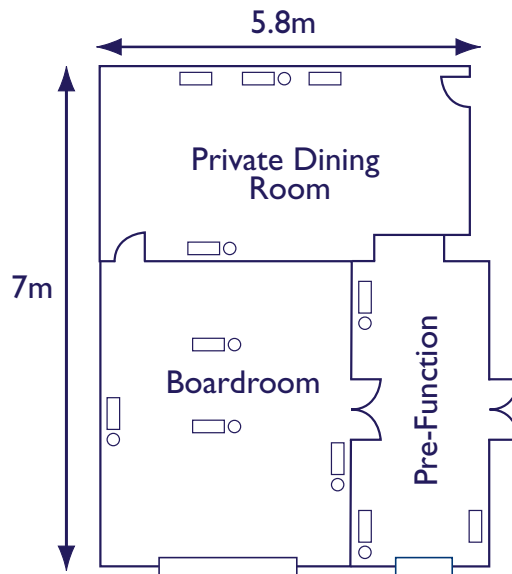

SOFITEL ST JAMES LONDON

Westminster

18m

- ▭ Powerpoints
- Telephone Points

Room	Size(m)	Size(ft)	Theatre	Classroom	Banquet	Dinner Dance	Reception	U Shape	Boardroom	Open Square
Westminster	18 x 9.75	59 x 32	170	120	140	110	180	32	N/A	48

SOFITEL ST JAMES LONDON

- Powerpoints
- Telephone Points

Room	Size(m)	Size(ft)	Theatre	Classroom	Banquet	Dinner Dance	Reception	U Shape	Boardroom	Open Square
Belgravia	7 x 4	23 x 13	20	16	18	N/A	35	12	16	N/A

SOFITEL ST JAMES LONDON

- ▭ Powerpoints
- Telephone Points

Room	Size(m)	Size(ft)	Theatre	Classroom	Banquet	Dinner Dance	Reception	U Shape	Boardroom	Open Square
Chelsea	4.5 x 4.5	15 x 15	21	16	10	N/A	25	12	10	N/A

SOFITEL ST JAMES LONDON

- Powerpoints
- Telephone Points

Room	Size(m)	Size(ft)	Theatre	Classroom	Banquet	Dinner Dance	Reception	U Shape	Boardroom	Open Square
Boardroom	7 x 5.8	23 x 19	N/A	N/A	N/A	N/A	N/A	N/A	12	N/A